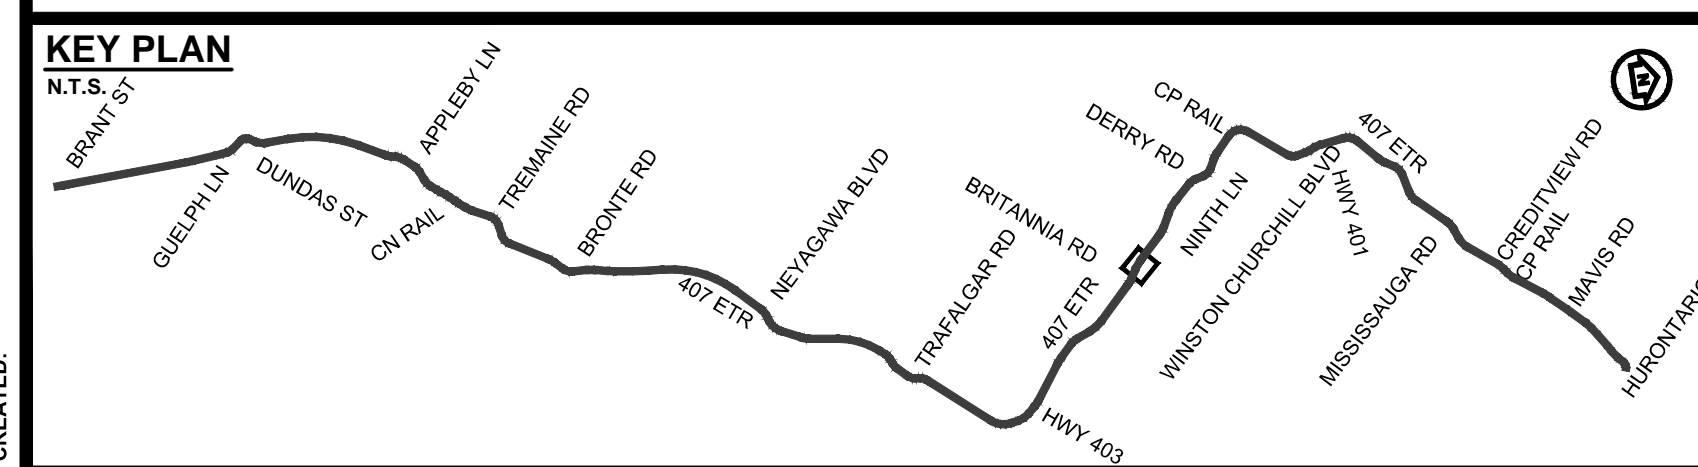

DRAWING NAME: J:\TORY\6294 ON-MTO 407 TRANSITWAY WC TO BRANTTIS General\03 - Drawings\8 - Property\Plates\407 TW4-Plate 46.dwg  
 CREATED: 11/20/2019 12:25pm  
 MODIFIED: Jul 22, 2020

**407 TRANSITWAY**  
 WEST OF BRANT STREET TO WEST OF HURONTARIO STREET  
 G.W.P. 16-20003, CA 2016-E-0038  
 PROPERTY PLAN  
 STA. 40+040 TO 40+600

PLATE  
**46**  
 DATE  
 11/20/2019