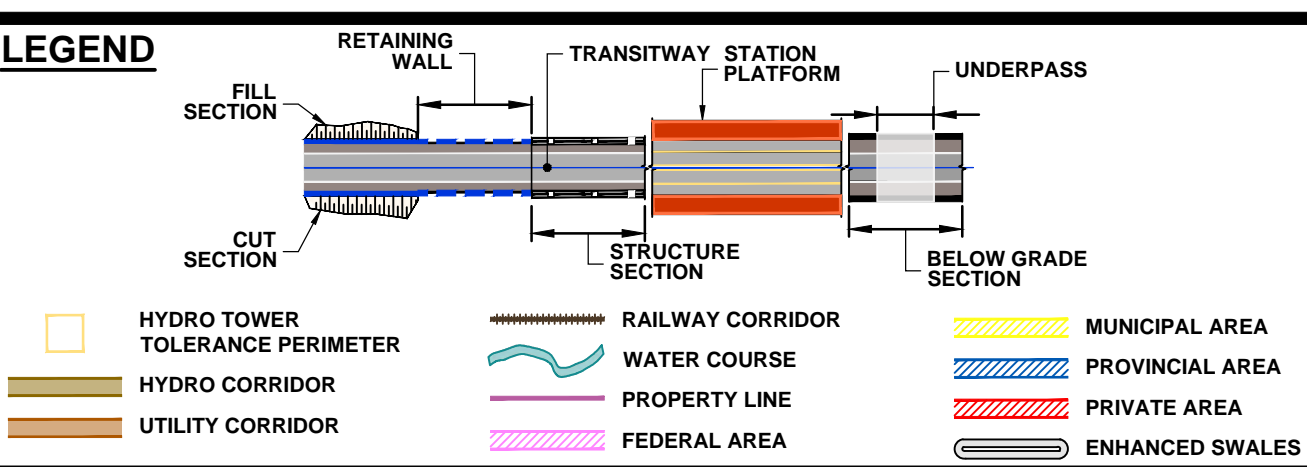

DRAWING NAME: J:\TORY\6294 ON-MTO 407 TRANSITWAY WC TO BRANTTIS General\03 - Drawings\8 - Property\Plates\407 TW4-Plate 46.dwg  
 CREATED: 11/20/2019 12:25pm  
 MODIFIED: Jul 22, 2020

**407 TRANSITWAY**  
 WEST OF BRANT STREET TO WEST OF HURONTARIO STREET  
 G.W.P. 16-20003, CA 2016-E-0038  
 PROPERTY PLAN  
 STA. 40+040 TO 40+600